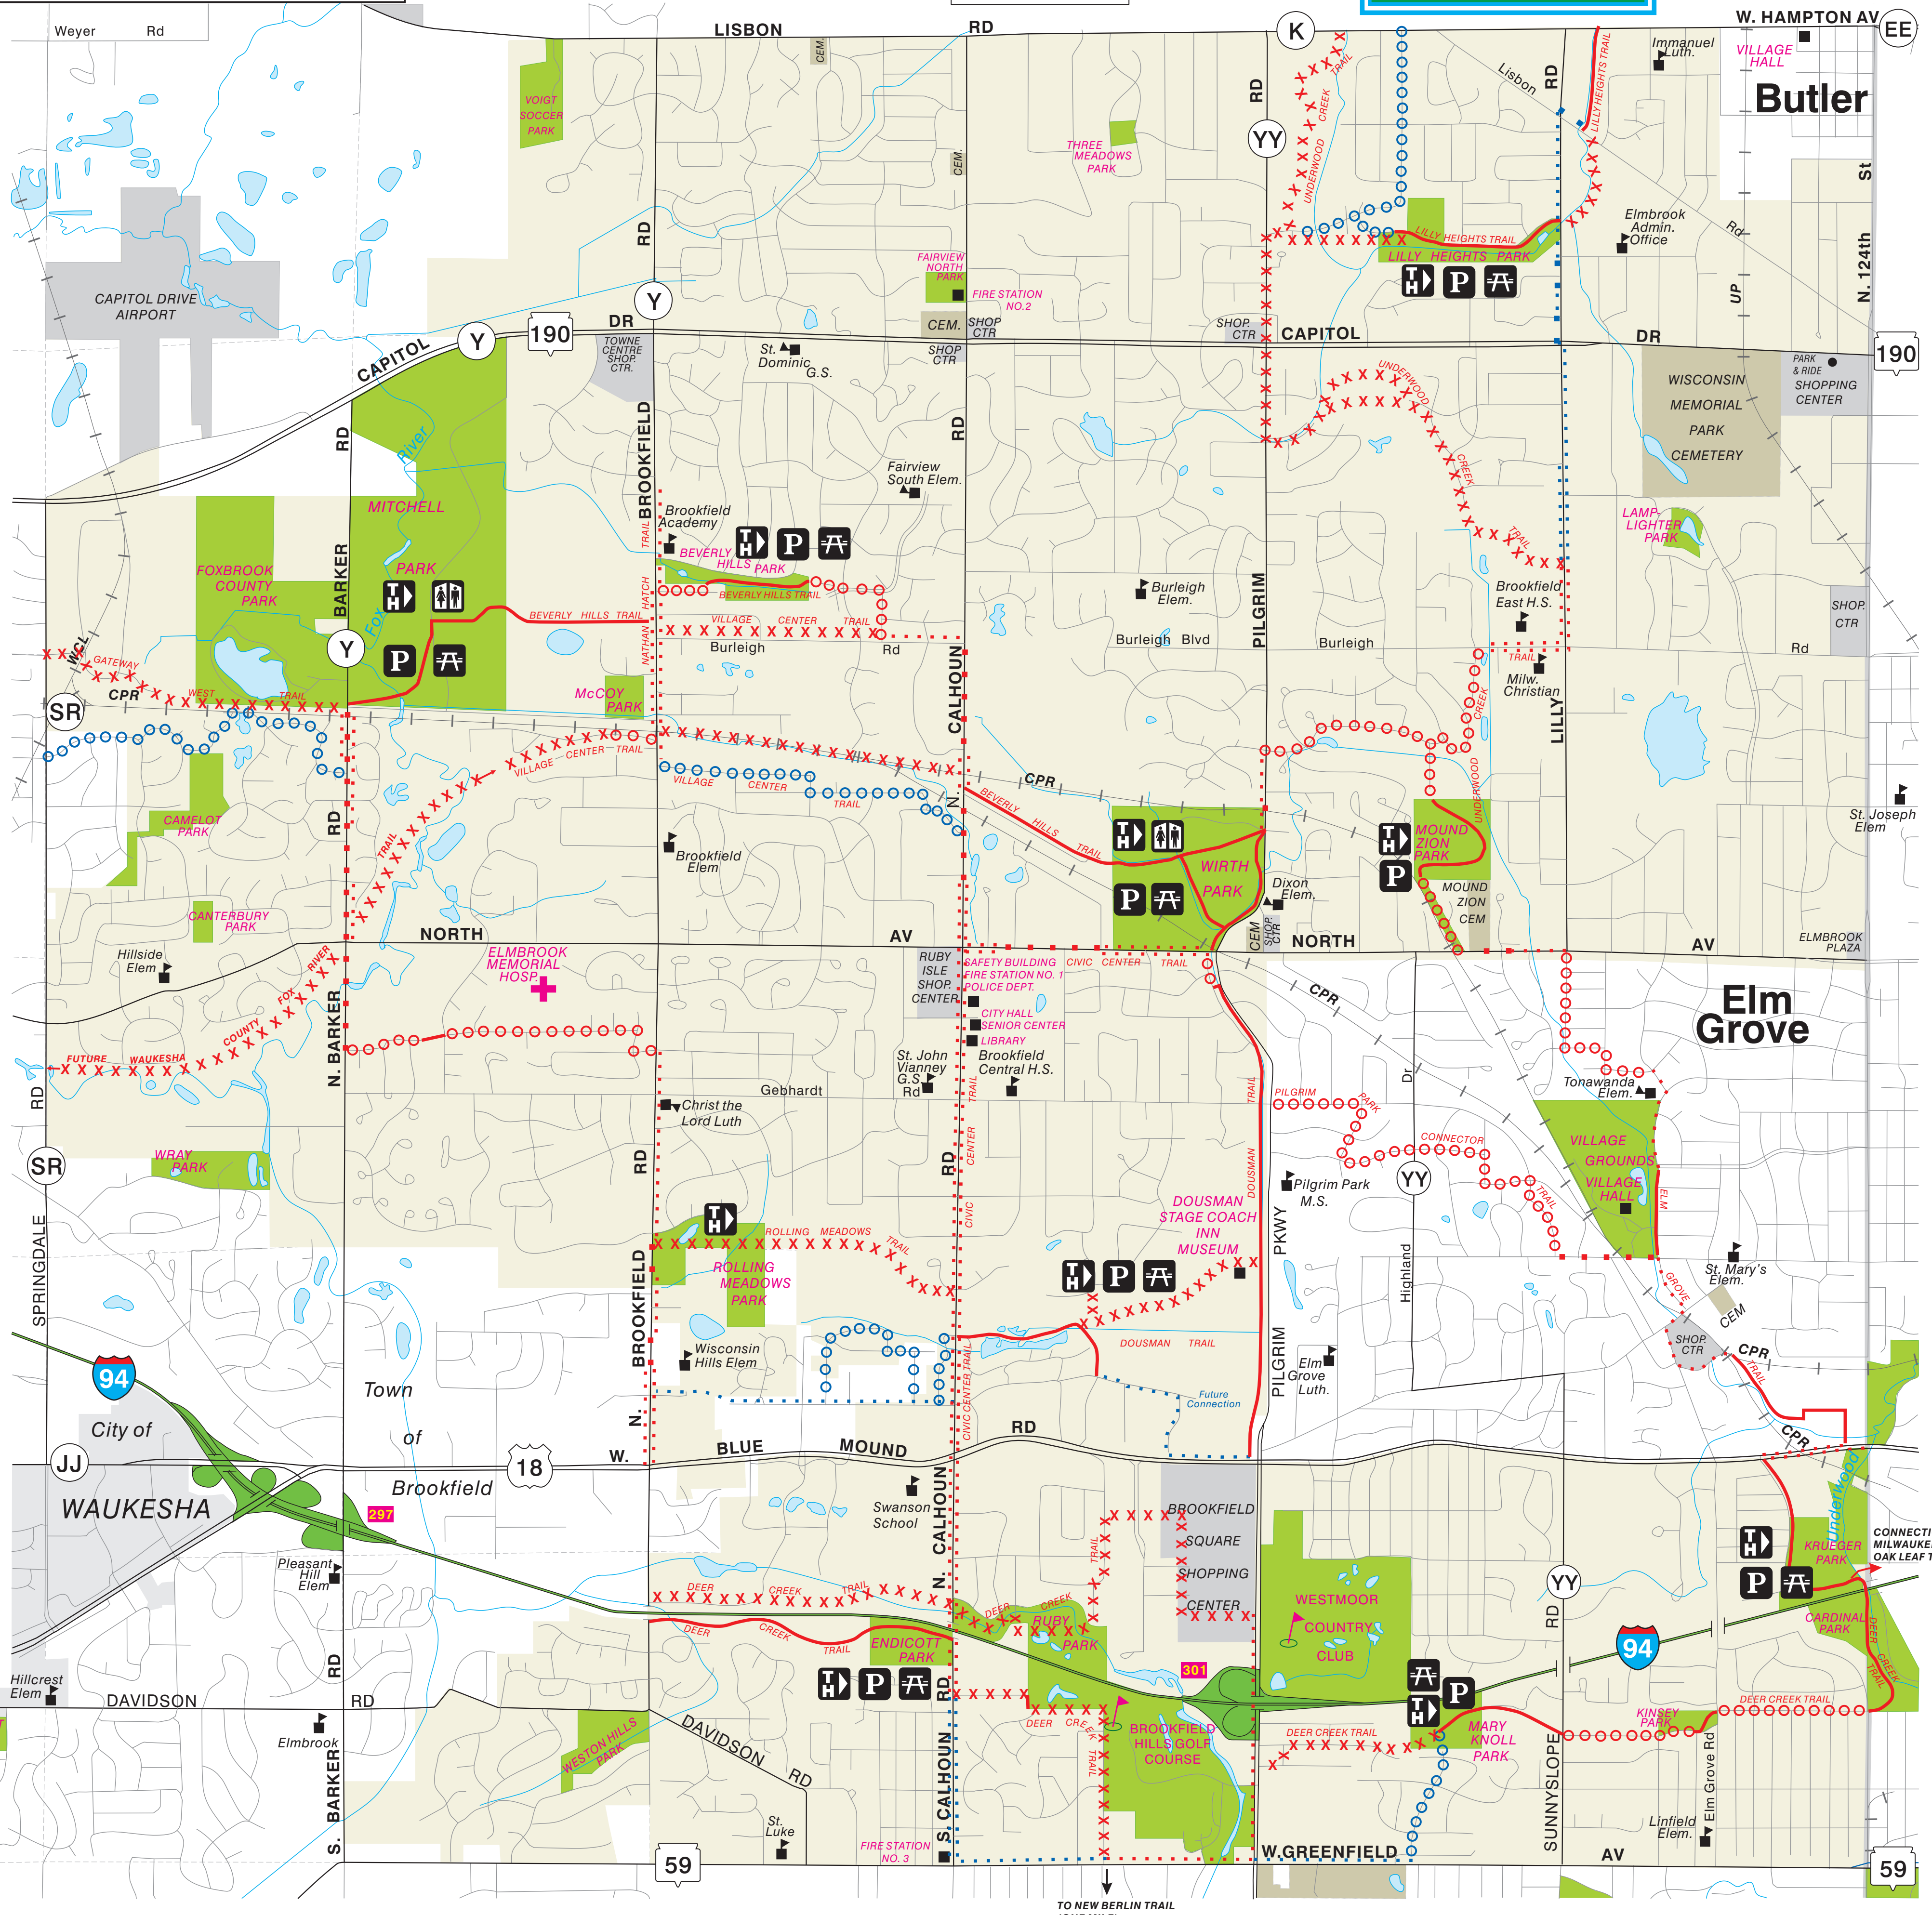

**LEGEND**

- COMPLETED OFF ROAD TRAIL (Solid line)
- PROPOSED TRAIL (FUTURE) (Dashed line with 'X' markers)
- BIKE PATH/SIDEWALK (OFF ROAD) (Dotted line)
- BIKE LANE-PAVED SHOULDER (ON ROAD) (Dashed line with dots)
- ON STREET-RESIDENTIAL OR PARK DR INTERIM (Dotted line with circles)
- TRAIL HEAD (H icon)
- RESTROOMS (Person icon)
- PARKING (P icon)
- PICNIC AREA (A icon)

59

TO NEW BERLIN TRAIL (ONE MILE)

59

190

EE