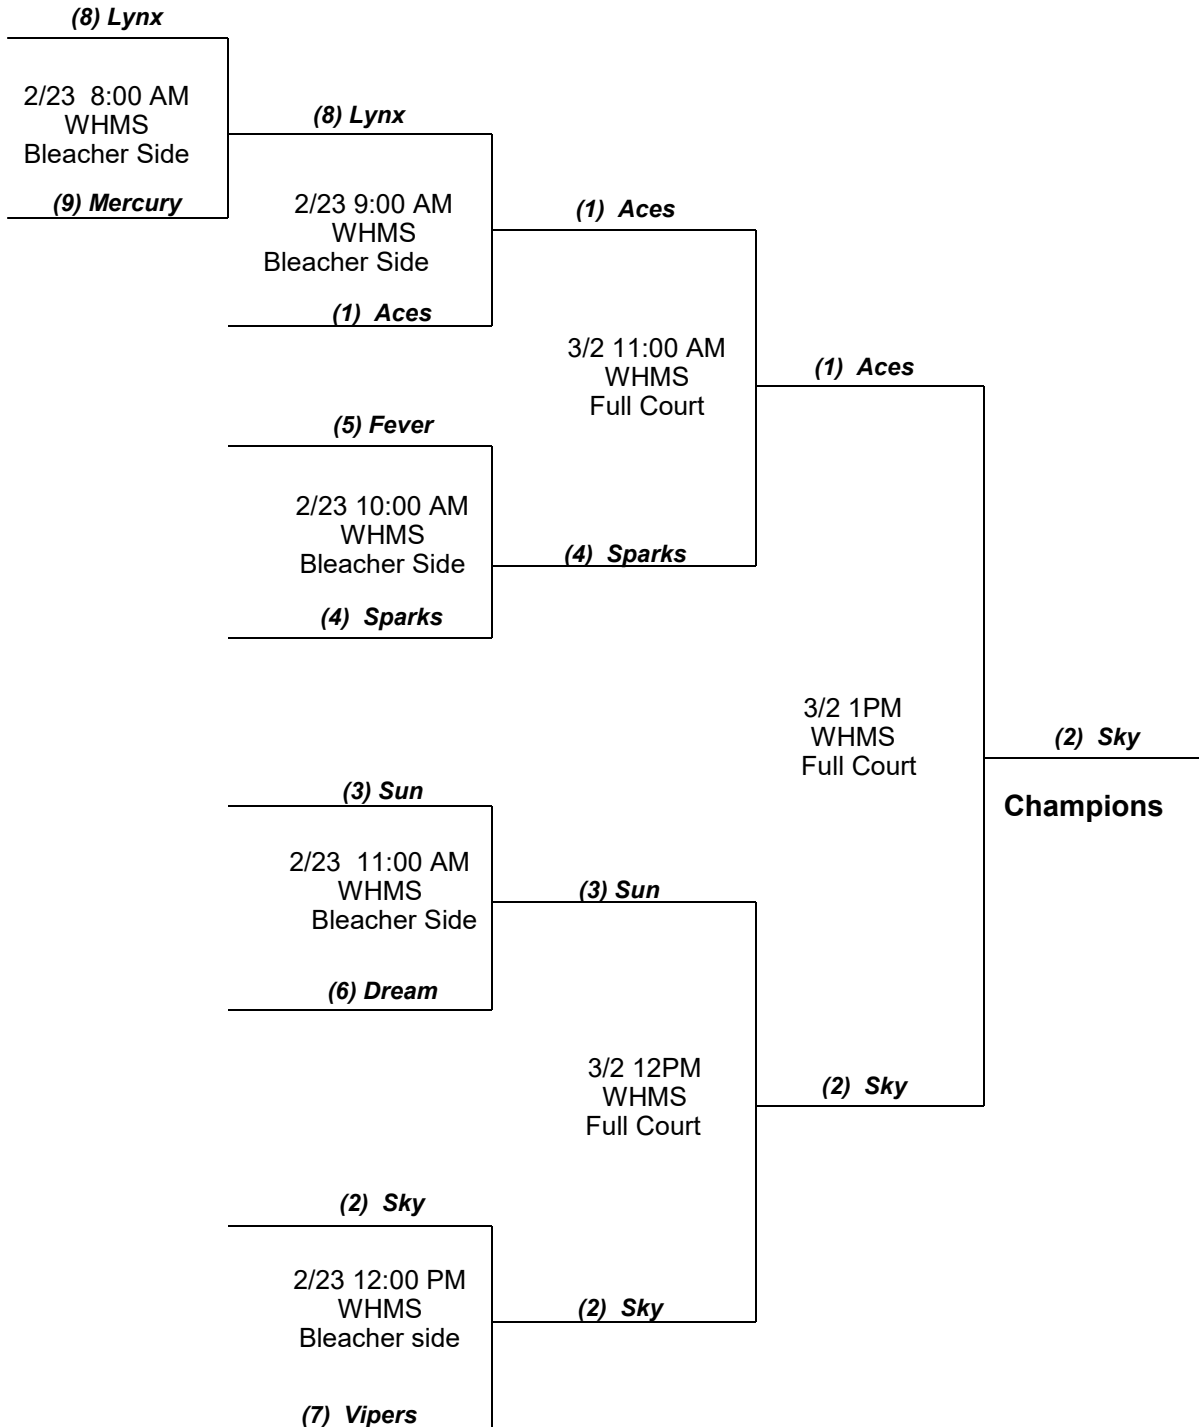

**City of Brookfield Parks, Recreation & Forestry Department**

**Girls 4th-5th Grade Tournament 2019**

- Higher Seed = Home Team
- Home Team wears white