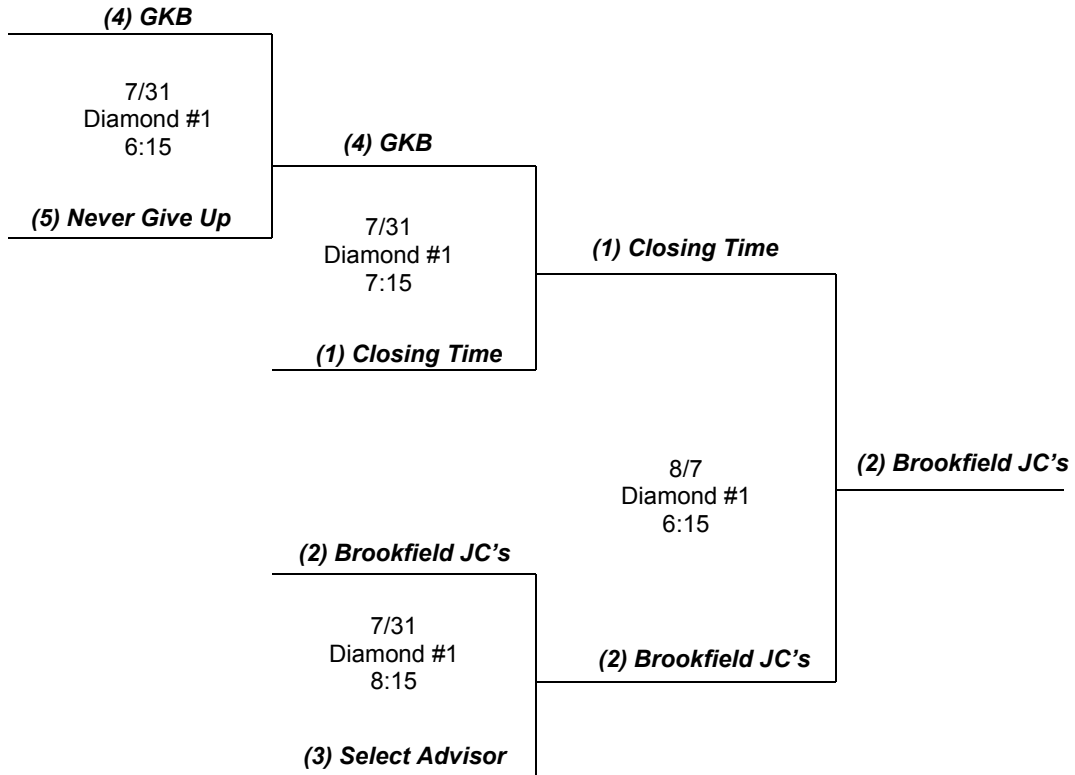

**City of Brookfield
Parks, Recreation & Forestry Department
Women's Softball Tournament 2018**

Schedule

- Higher Seed = Home Team