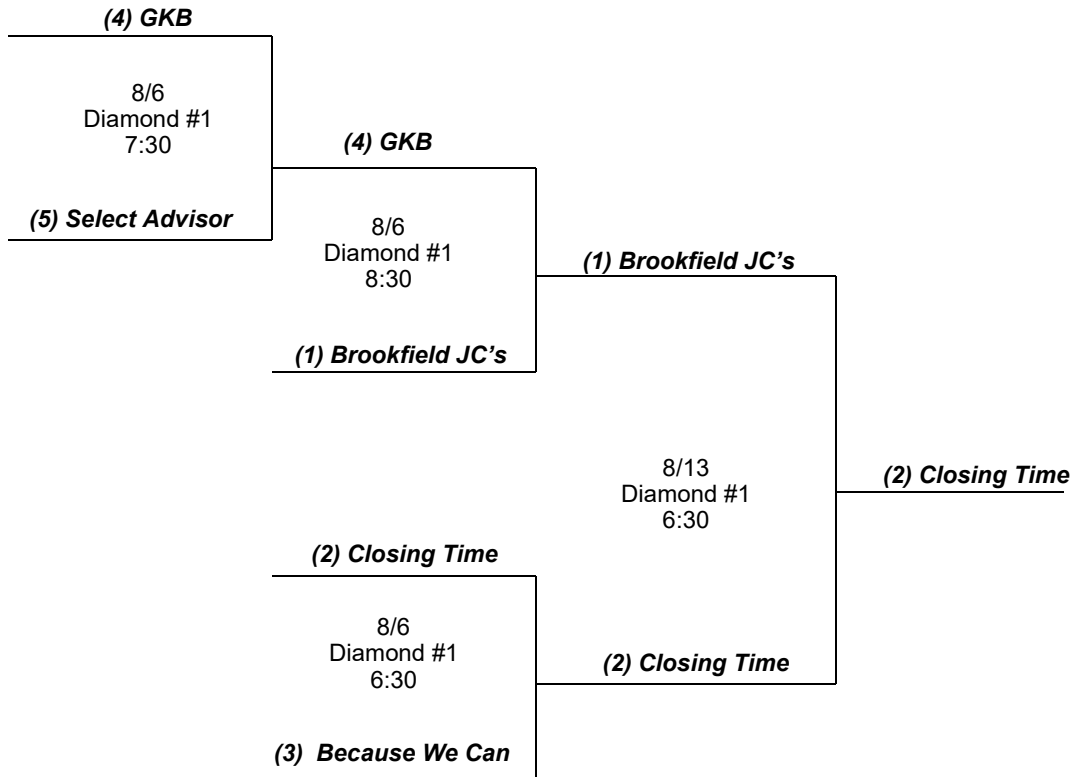

**City of Brookfield
Parks, Recreation & Forestry Department
Women's Softball Tournament 2019**

Schedule

- Higher Seed = Home Team