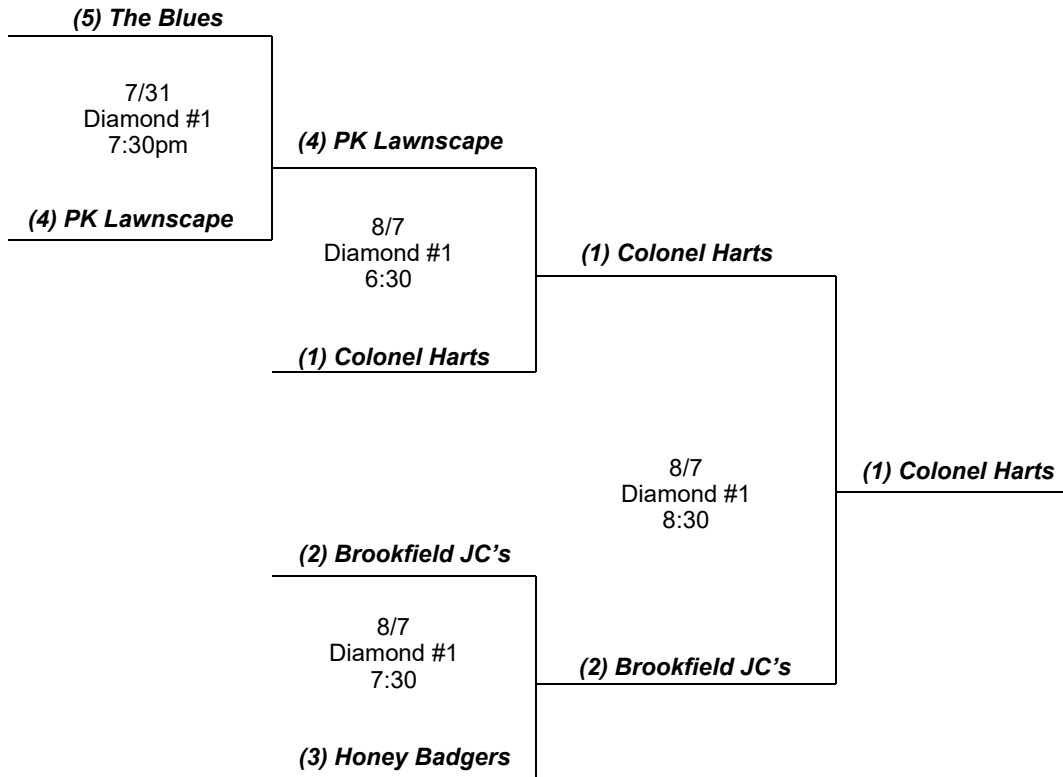

**City of Brookfield
Parks, Recreation & Forestry Department
Co-Ed Softball Tournament 2019**

Schedule

- Higher Seed = Home Team