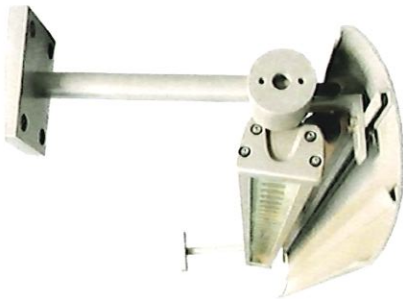

A1

Exterior Decorative Wall Sconce (A1)
Manufacturer: Progress Lighting
Type: Cylinder up/down sconce lighting
Style: P5675-82
Finish: Metallic Gray
Size: 14" H x 5" Diam.
Lamps: DFN A19 40WE W27 120V
Location: Exterior-Front entrance
Contact: **Ron Champ, City Lighting**
P: 816.231.4080
rchamp@citylighting.com

L26

LED Cornice strip light (L26)
Manufacturer: Sloan LED
Product Series: Outdoor Linear Lighting
Product: HighLiner Fixture
Product No.: CAT# 701912
Location: Building cornice accent lighting
Contact: **Ron Champ, City Lighting**
P: 816.231.4080
rchamp@citylighting.com

L27

Awning Light (L27A) or Roof Uplighting (L27R)
Manufacturer: Hilumz
Product: 1958 Wall Washer
Product No.: RLCWW-1958-5K-48-Silver
Color: Silver or match building exterior color
Location: Above the awning. When used for roof uplighting, need to purchase associated bracket that attaches to fascia. Do not penetrate the roof.
Contact: **Restaurant Lighting Concepts**
Clyde Huffman
P: 502.548.8559
chuffman@rlcled.com