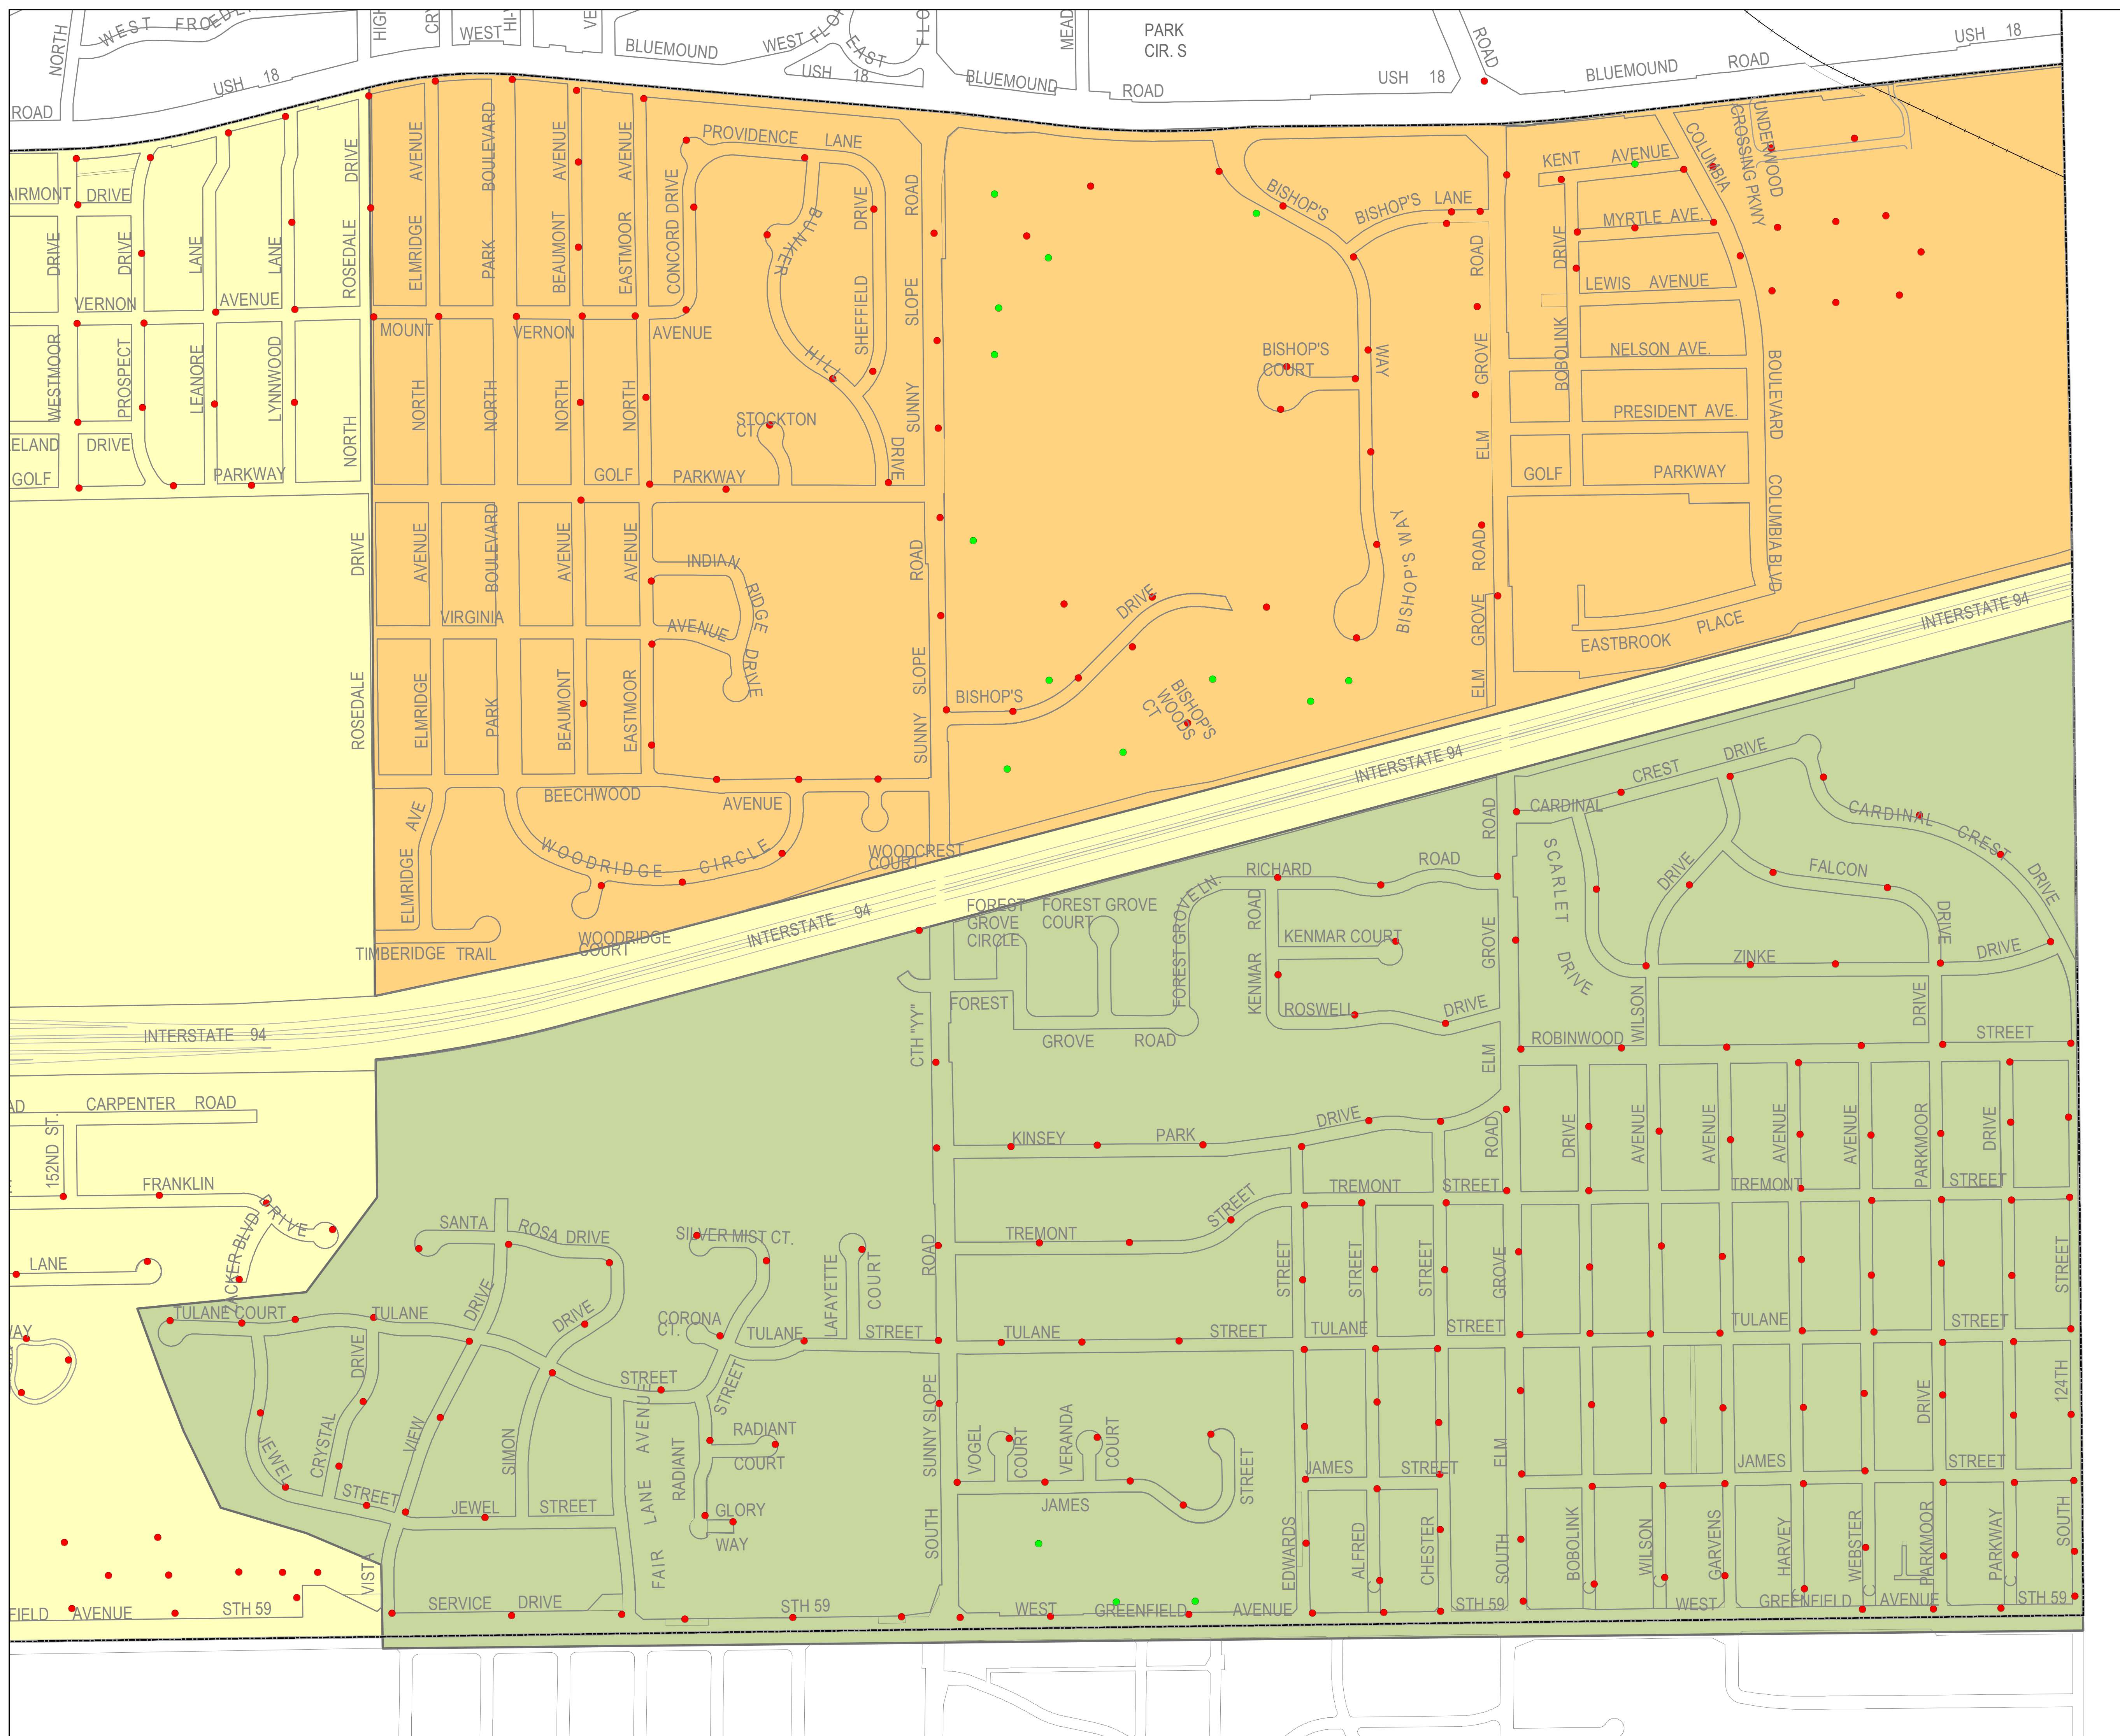

New Berlin Fire Aide Response Area City of Brookfield Fire Department

New Berlin Aide Area

Status

- Current
- Future

Fire Hydrants

- Active Brookfield Hydrants
- Private Hydrants