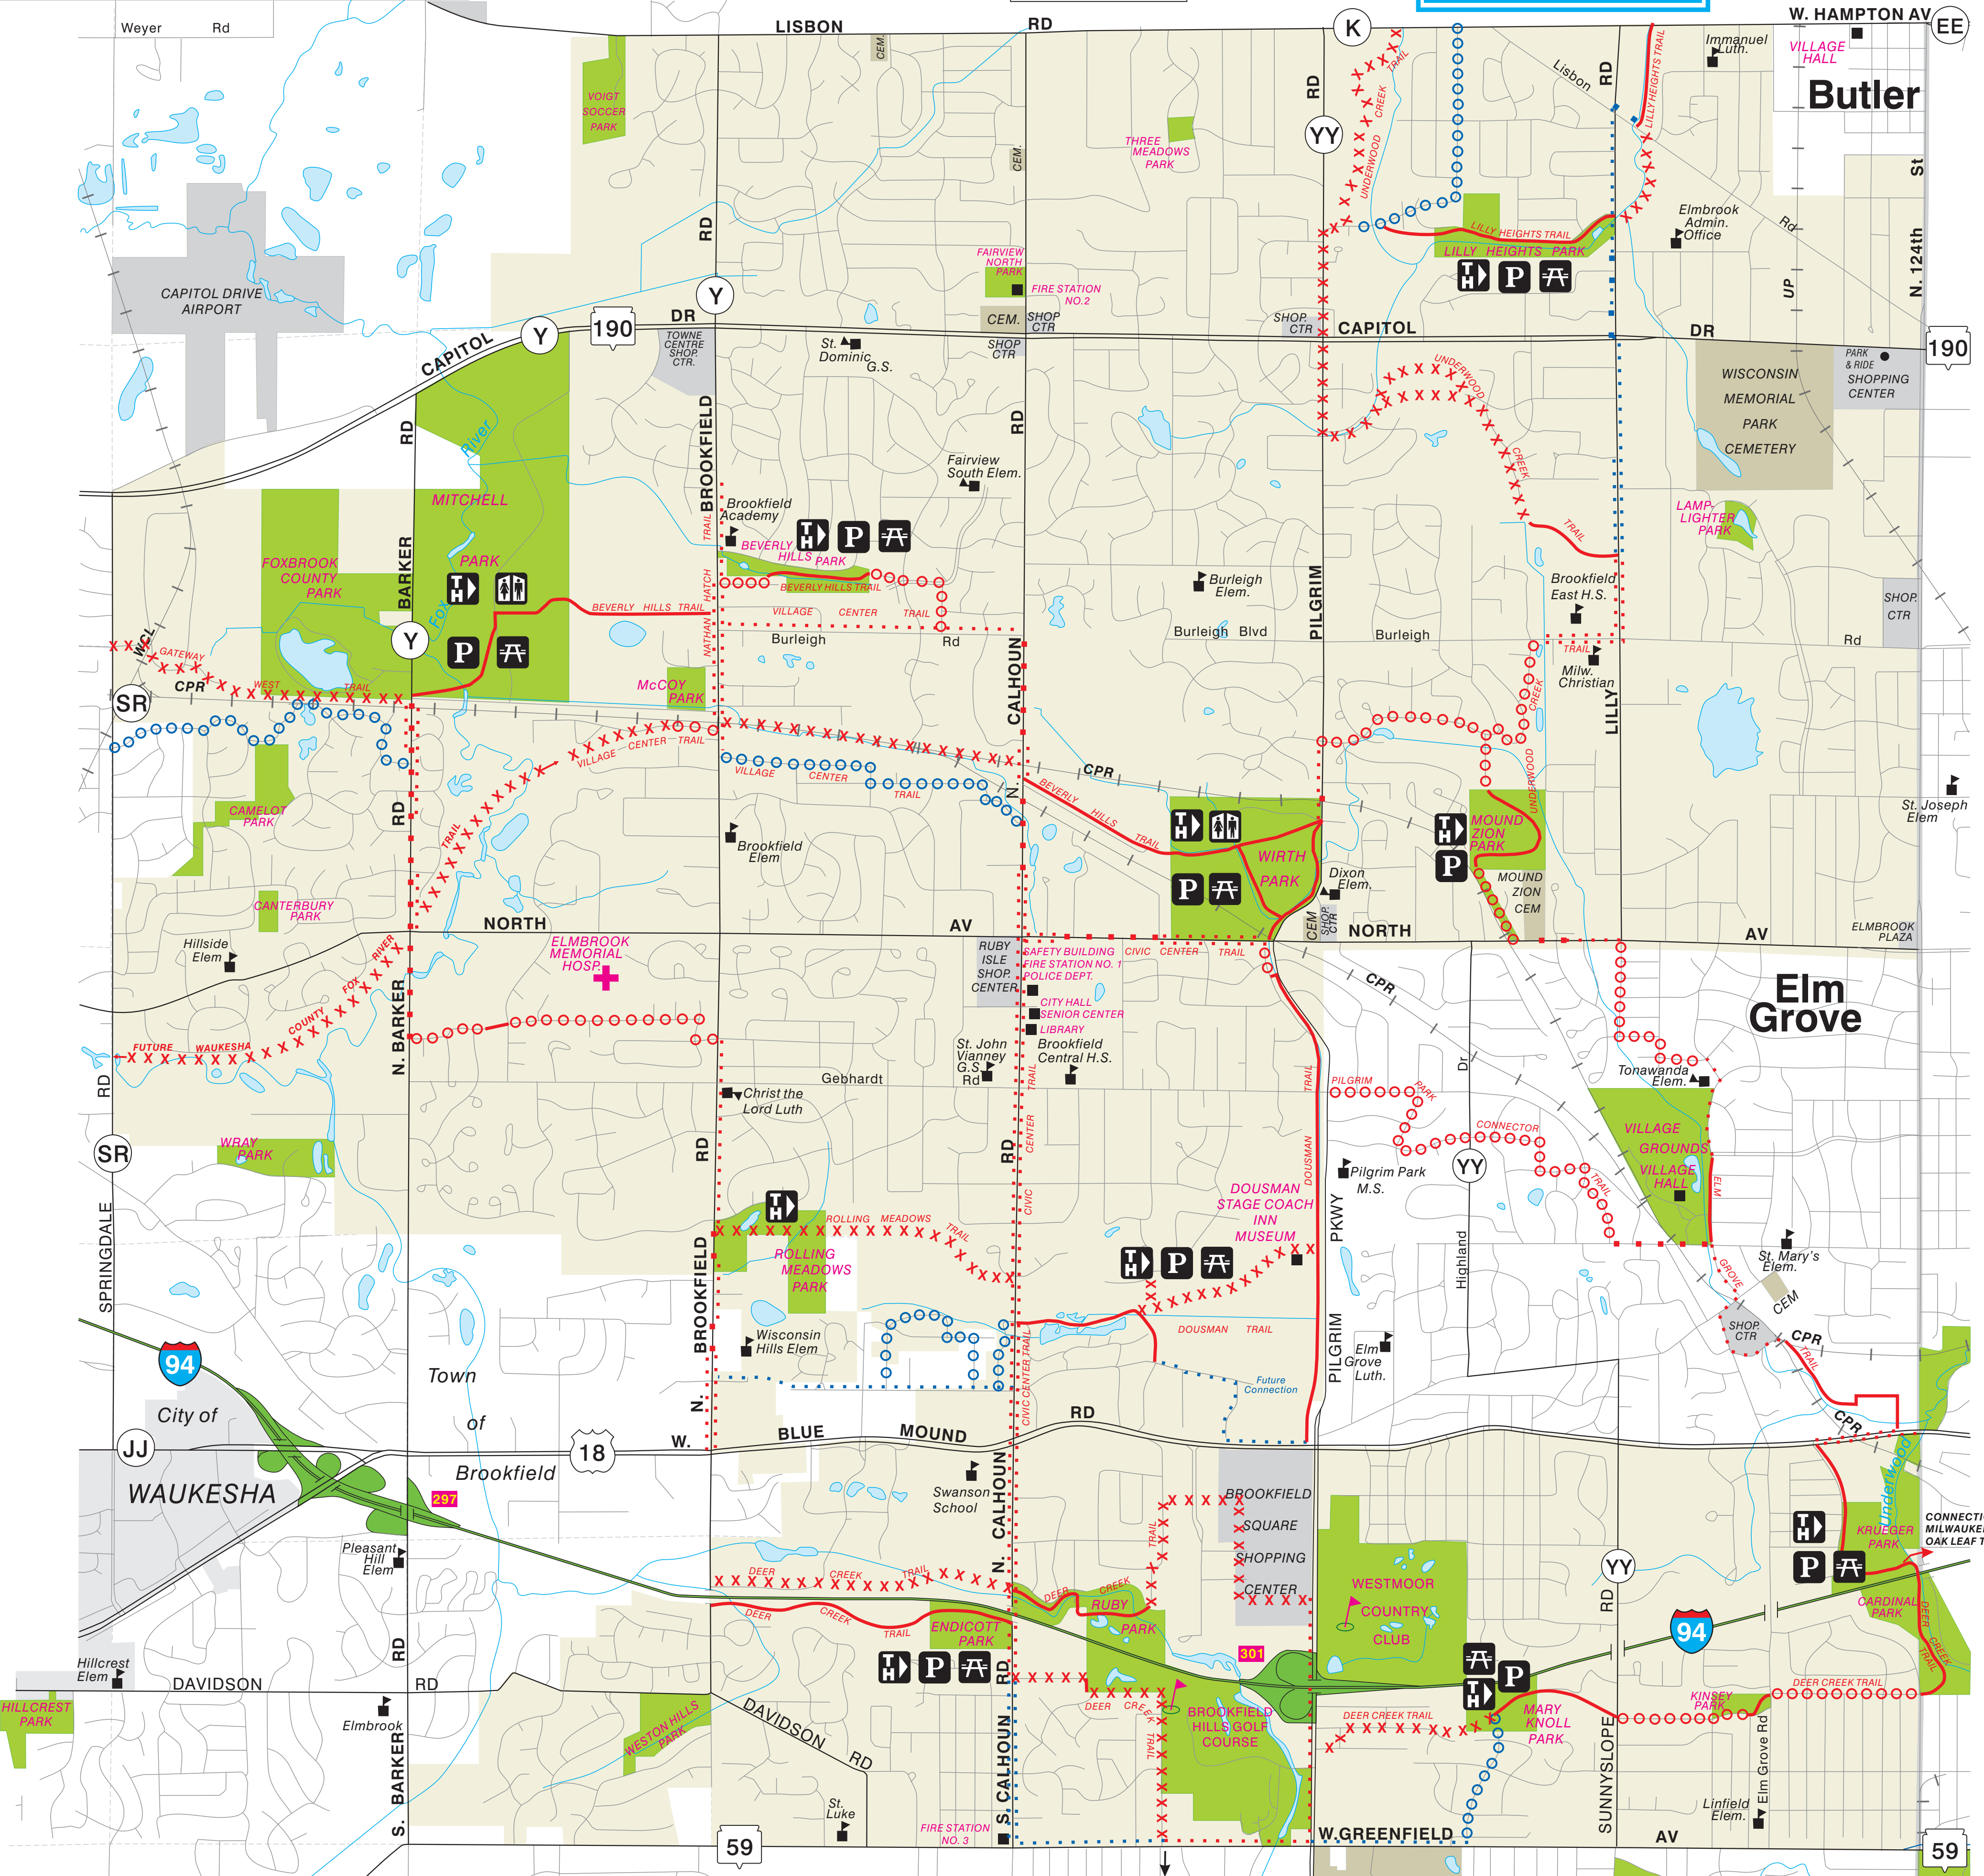

COMPLETED OFF ROAD TRAIL
PROPOSED TRAIL (FUTURE)
BIKE PATH/SIDEWALK (OFF ROAD)
BIKE LANE-PAVED SHOULDER (ON ROAD)
ON STREET-RESIDENTIAL OR PARK DR
INTERIM

LEGEND

TRAIL HEAD RESTROOMS
 PARKING PICNIC AREA

TO NEW BERLIN TRAIL (ONE MILE)

CONNECTION TO MILWAUKEE COUNTY OAK LEAF TRAIL